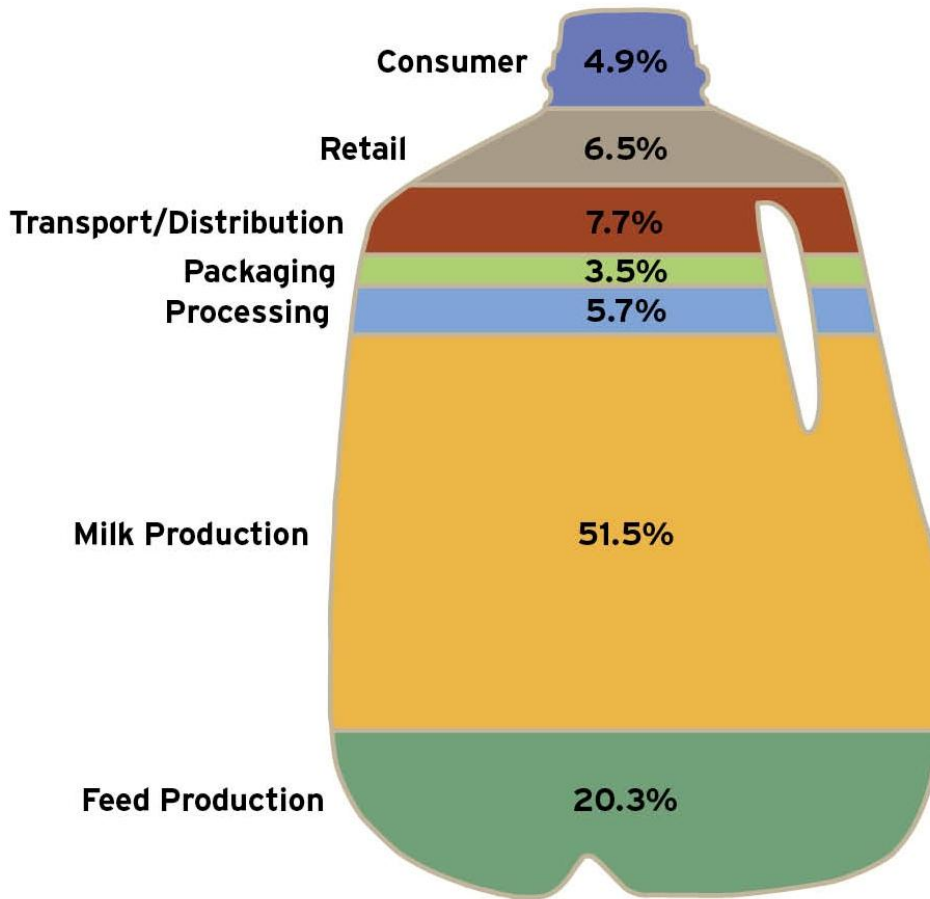

U.S. Fluid Milk Carbon Footprint

Greenhouse Gas Emissions for U.S. Fluid Milk: Contributions by Supply Chain

Total CO₂e emissions of fluid milk=
17.6 lbs. per gallon of milk¹